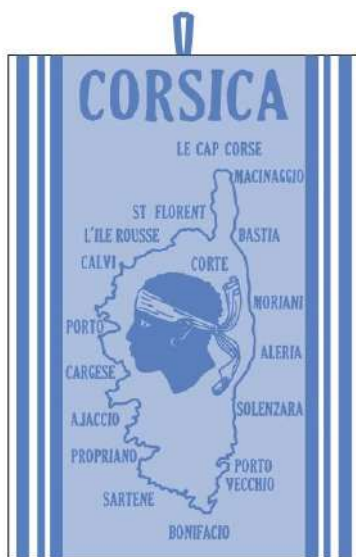

LINGE DE MAISON 50*70 CMS

TORCHON TISSÉ ILE BLEU ULTRAMARINE

1,85 € P.U HT.
x 24 PCS

REF. 150542