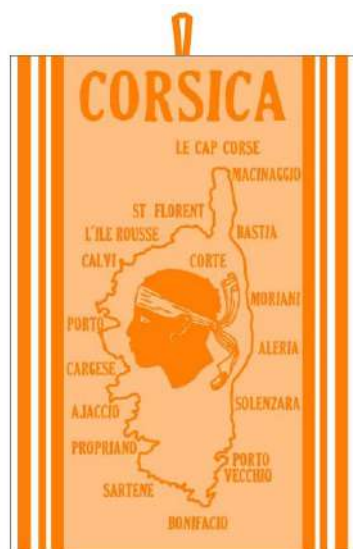

LINGE DE MAISON 50*70 CMS

**TORCHON TISSÉ ILE
ORANGE TANGELO**

1,85 € P.U HT.
x 24 PCS

REF. 150546