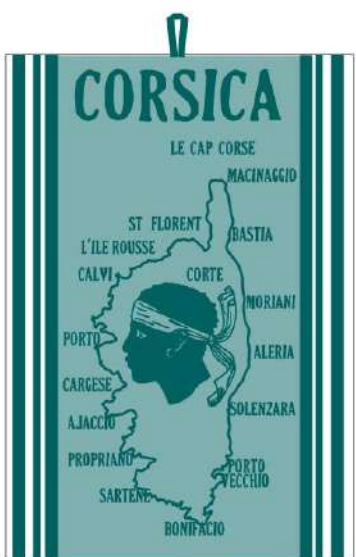

REF. 150542

TORCHON TISSÉ ILE MARRON

1,85 € P.U HT.
x 24 PCS

REF. 150543

TORCHON TISSÉ ILE VERT TEAL

1,85 € P.U HT.
x 24 PCS

REF. 150544

TORCHON TISSÉ ILE ROSE FRAMBOISE